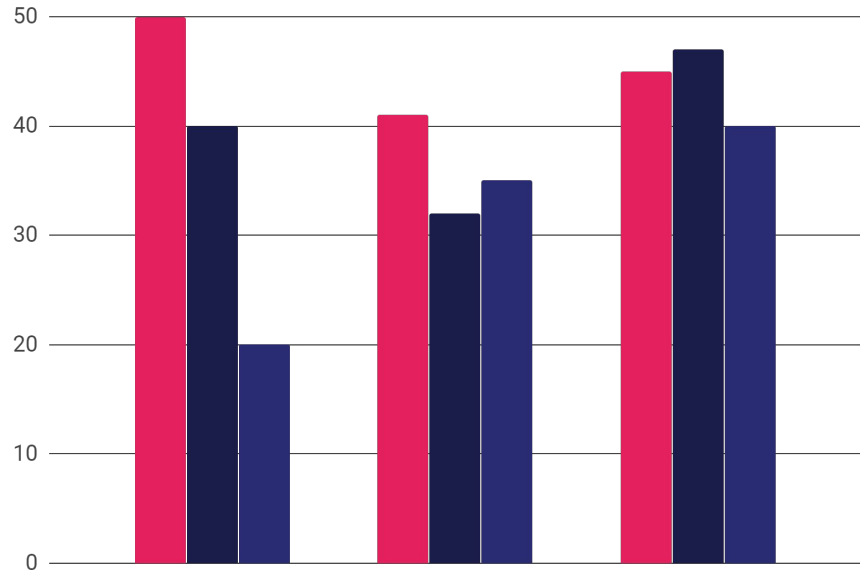

5000+ HAPPY PATIENTS

BE THE NEXT ONE.....

Our **STERLIZATION** Process

Areas We Cover

DENTAL
IMPLANTS

INVISIBLE
BRACES

ROOT
CANALS

BLEACHING
& MANY
MORE

Key Accomplishments

 **ROOT
CANAL**

 **DENTAL
IMPLANTS**

 **INVISIBLE
BRACES**

PEACE BEGINS WITH SMILE

-MOTHER TERESA

Patient Satisfaction

Thanks